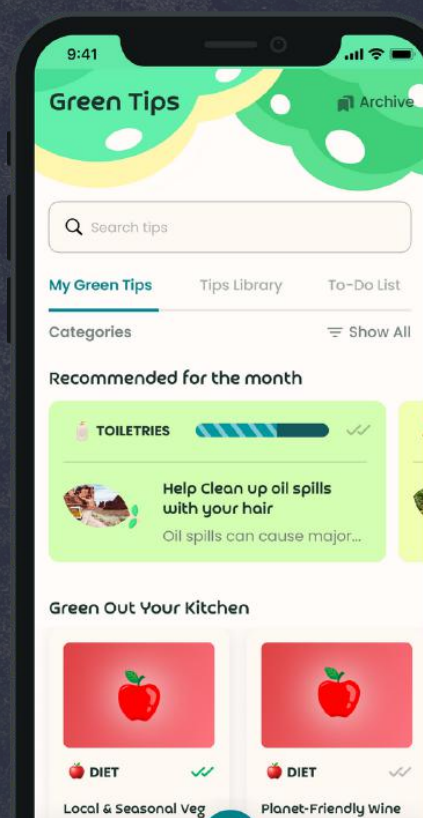

Plant Protected Trees

Fast-track Green Energy

Support Communities

Impact Dashboard

Measure Individual Footprint

Personal Green Living

Your Climate Project Feed

Trewards