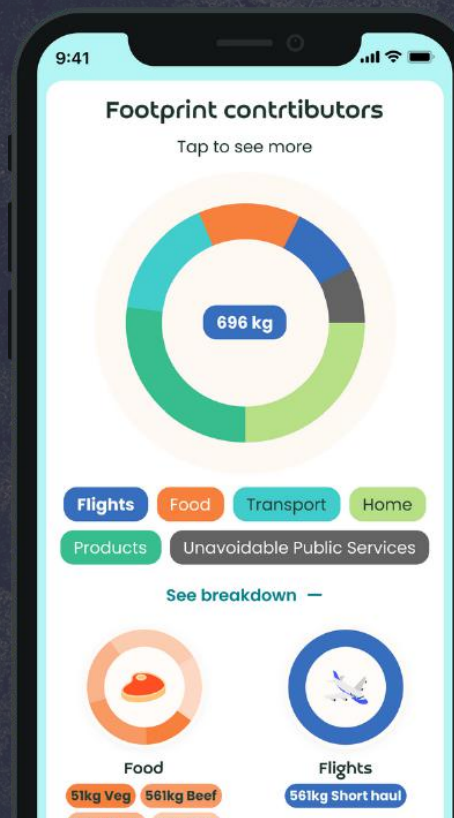

Plant Protected Trees

Fast-track Green Energy

Support Communities

Impact Dashboard

Measure Individual Footprint

Personal Green Living

Your Climate Project Feed

Trewards