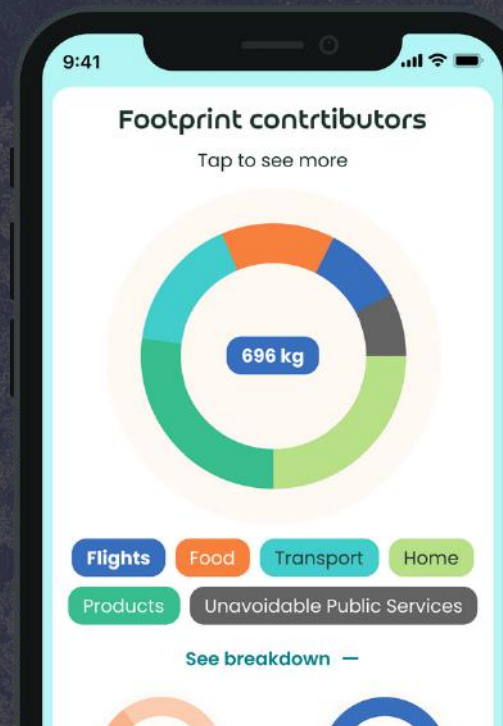

Visualise

Break down your footprint in ways you can actually understand