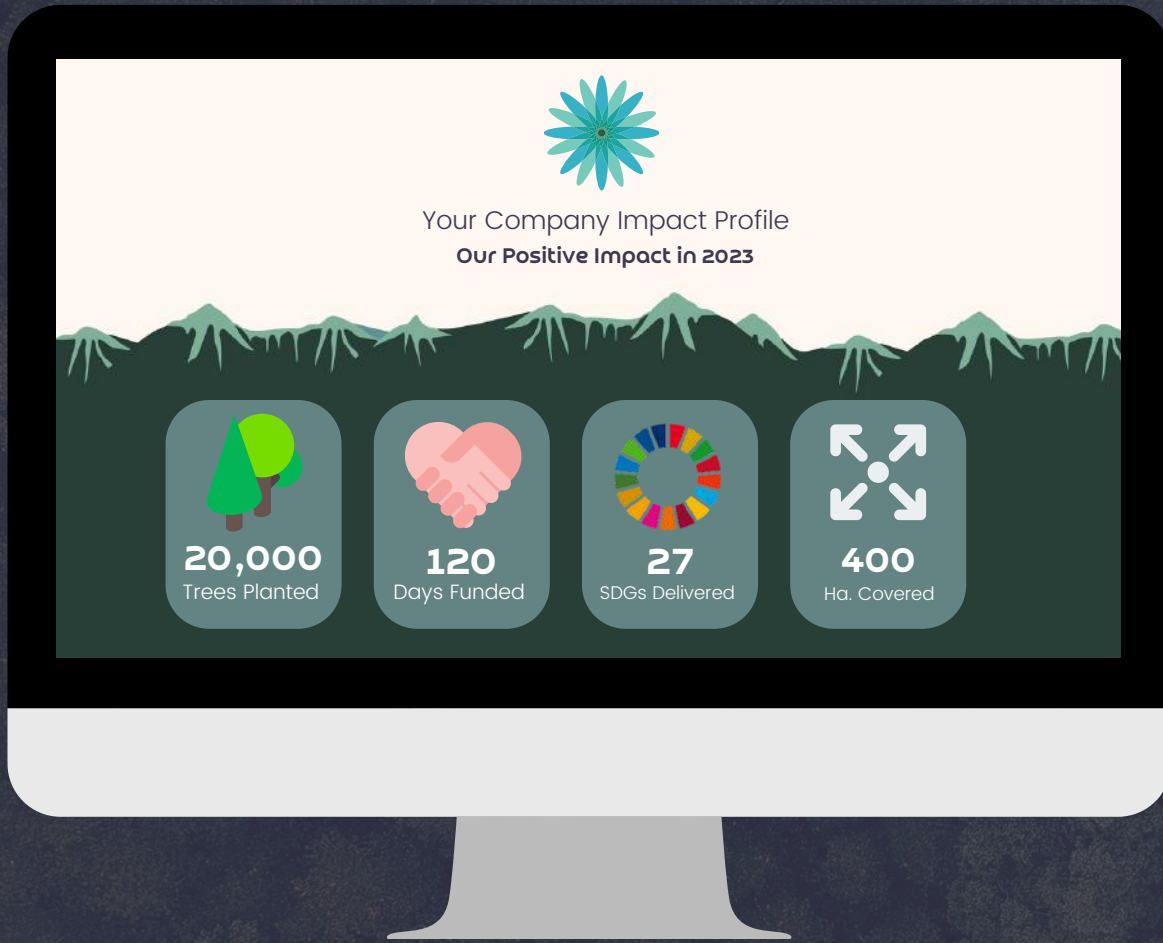

Furthr.

We Help Businesses and Employees Make A Positive Impact On Our Environment

ESG Consulting

Employee Benefits

Impact Gift

What Makes Us **Furthr.**

Built On Climate Science

We're a corporate ESG business at our core, bringing over 50 years experience in sustainability